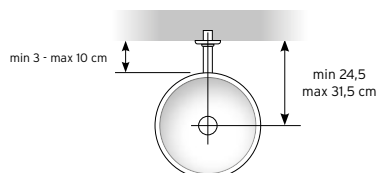

Disponibile H 60 cm pour appui sur top ou meuble Art. 9010/60 MO

Floor washbasin in Monolith with not overflow hole and Monolith drain plug and siphon. Available with a ground or a wall draining.

60 cm high available, to mount on a shelf or cabinet, Art. 9010/60 MO

H	P	L	ART.	M1	M2	M3	ST
85	43	43	9010 MO				
60	43	43	9010/60 MO				

Versione scarico a parete

Version vidage au mur
Wall drain style
Modell Wandabfluss

Versione scarico a terra

Version vidage à terre
Ground drain style
Modell Bodenabfluss

 **Area scarico**
Zone de vidage
Drain area
Abflusszone